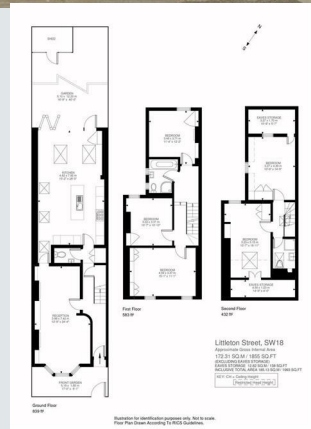

Littleton Street, Earlsfield, London, SW18
£1,550,000

 **5**  **2**  **1**  **D**

626 Garratt Lane, London, SW18 4SX
T: 020 3633 5613 | E: info@petrasproperty.com
www.petrasproperty.com